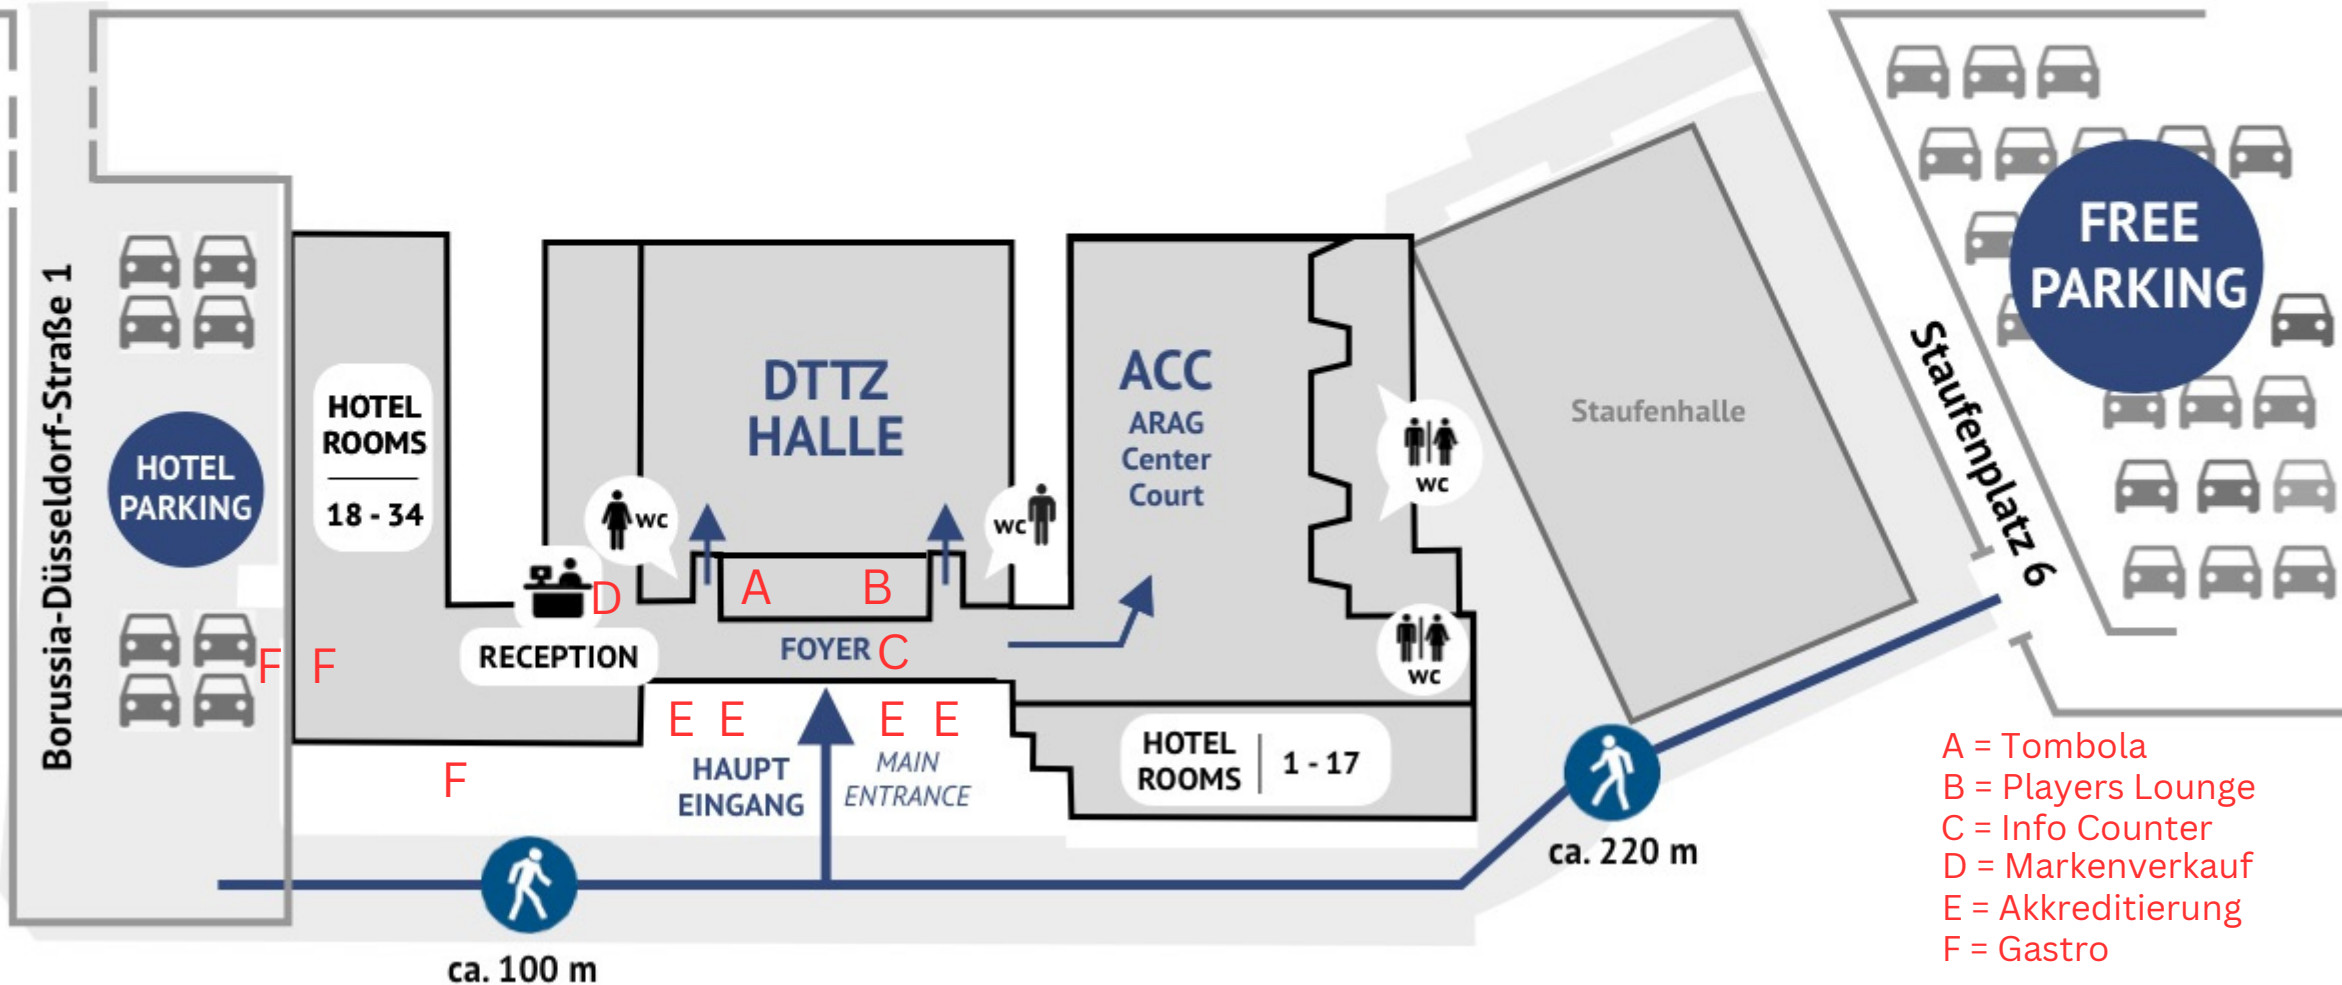

Sporthotel Borussia Düsseldorf DTTZ

 Borussia-Düsseldorf Straße 1
40629 Düsseldorf

Ernst - Poensgen - Allee 58

- A = Tombola
- B = Players Lounge
- C = Info Counter
- D = Markenverkauf
- E = Akkreditierung
- F = Gastro